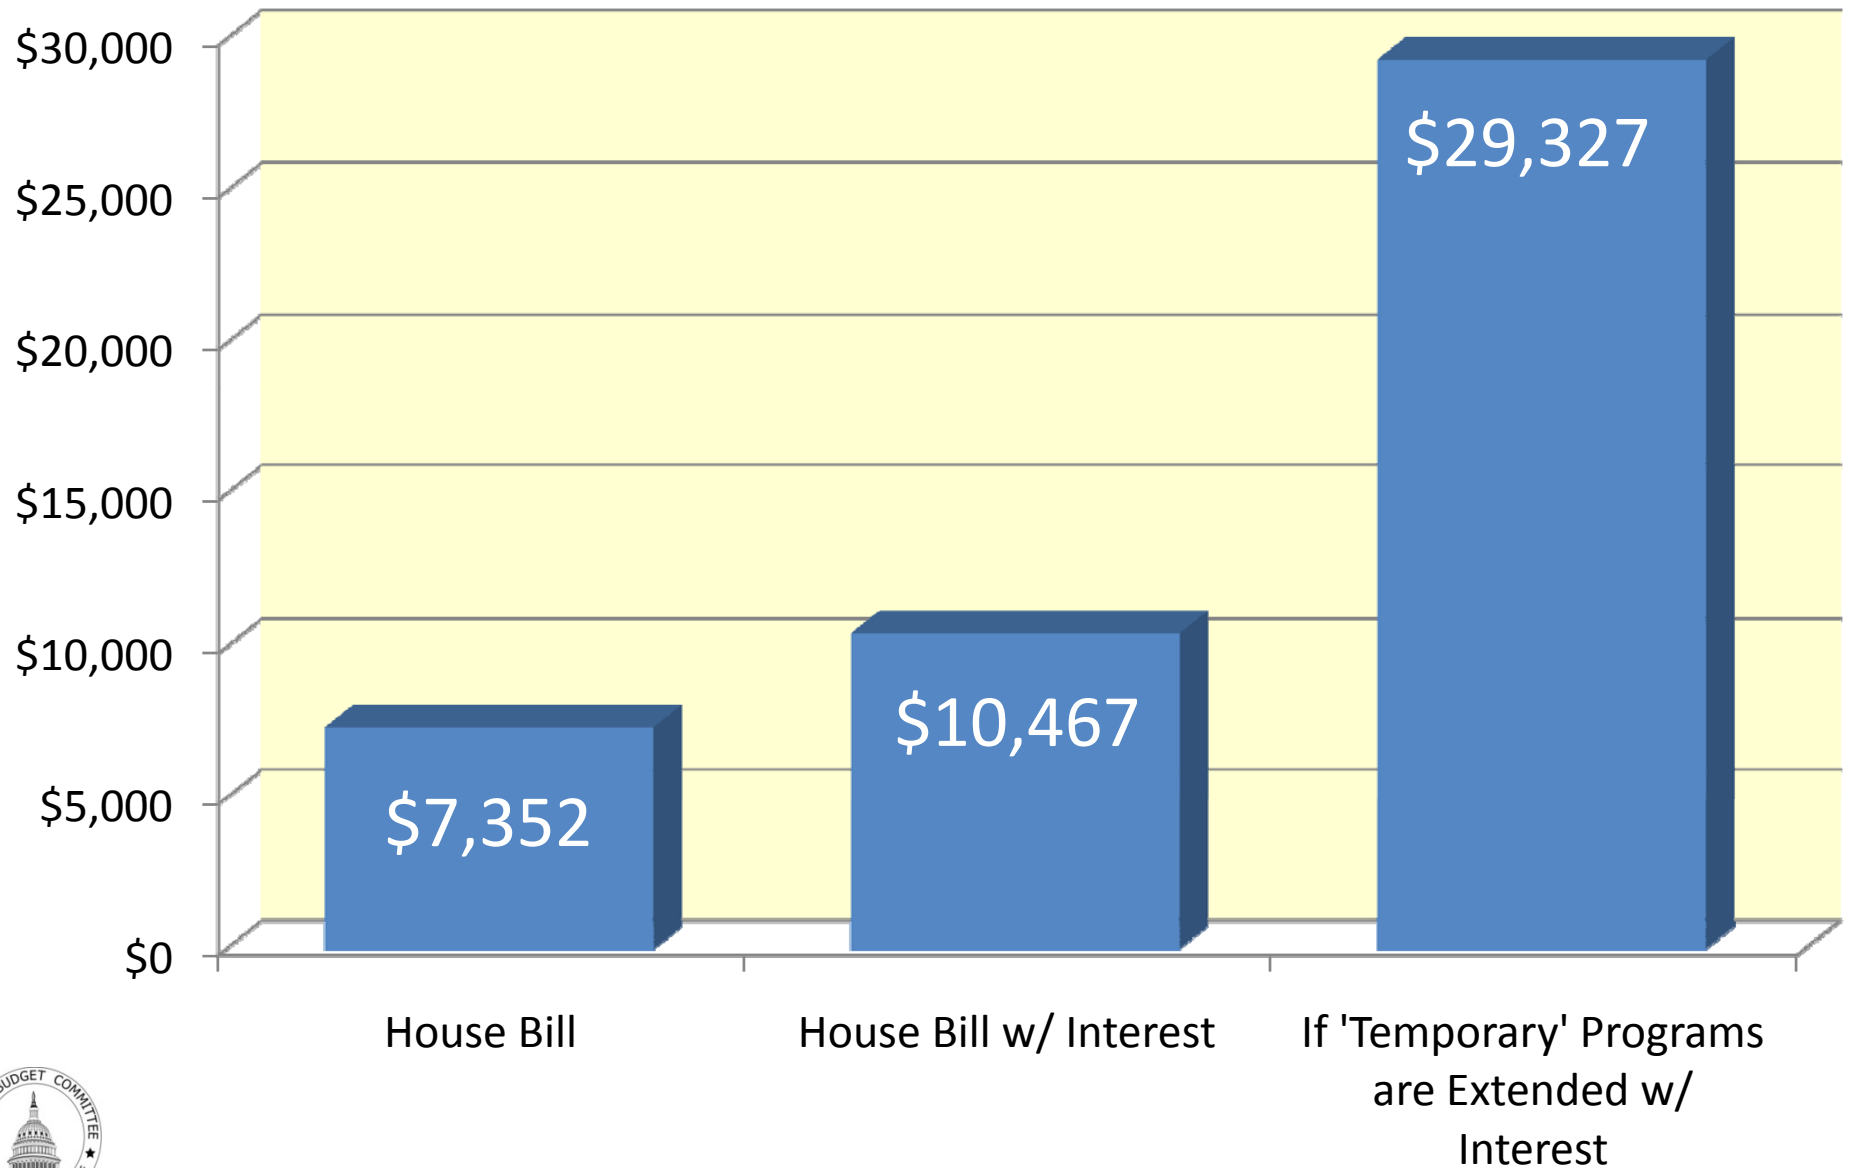

Cost of Stimulus Per Family

Is This Stimulus?

\$300 Million for “Green” Vehicles

\$50 Million for the NEA

\$5.5 Billion for Federal Buildings

Cost of 1 Stimulus Job = \$263,000

Impact of Last Year's Stimulus

(Personal Consumption Expenditures)