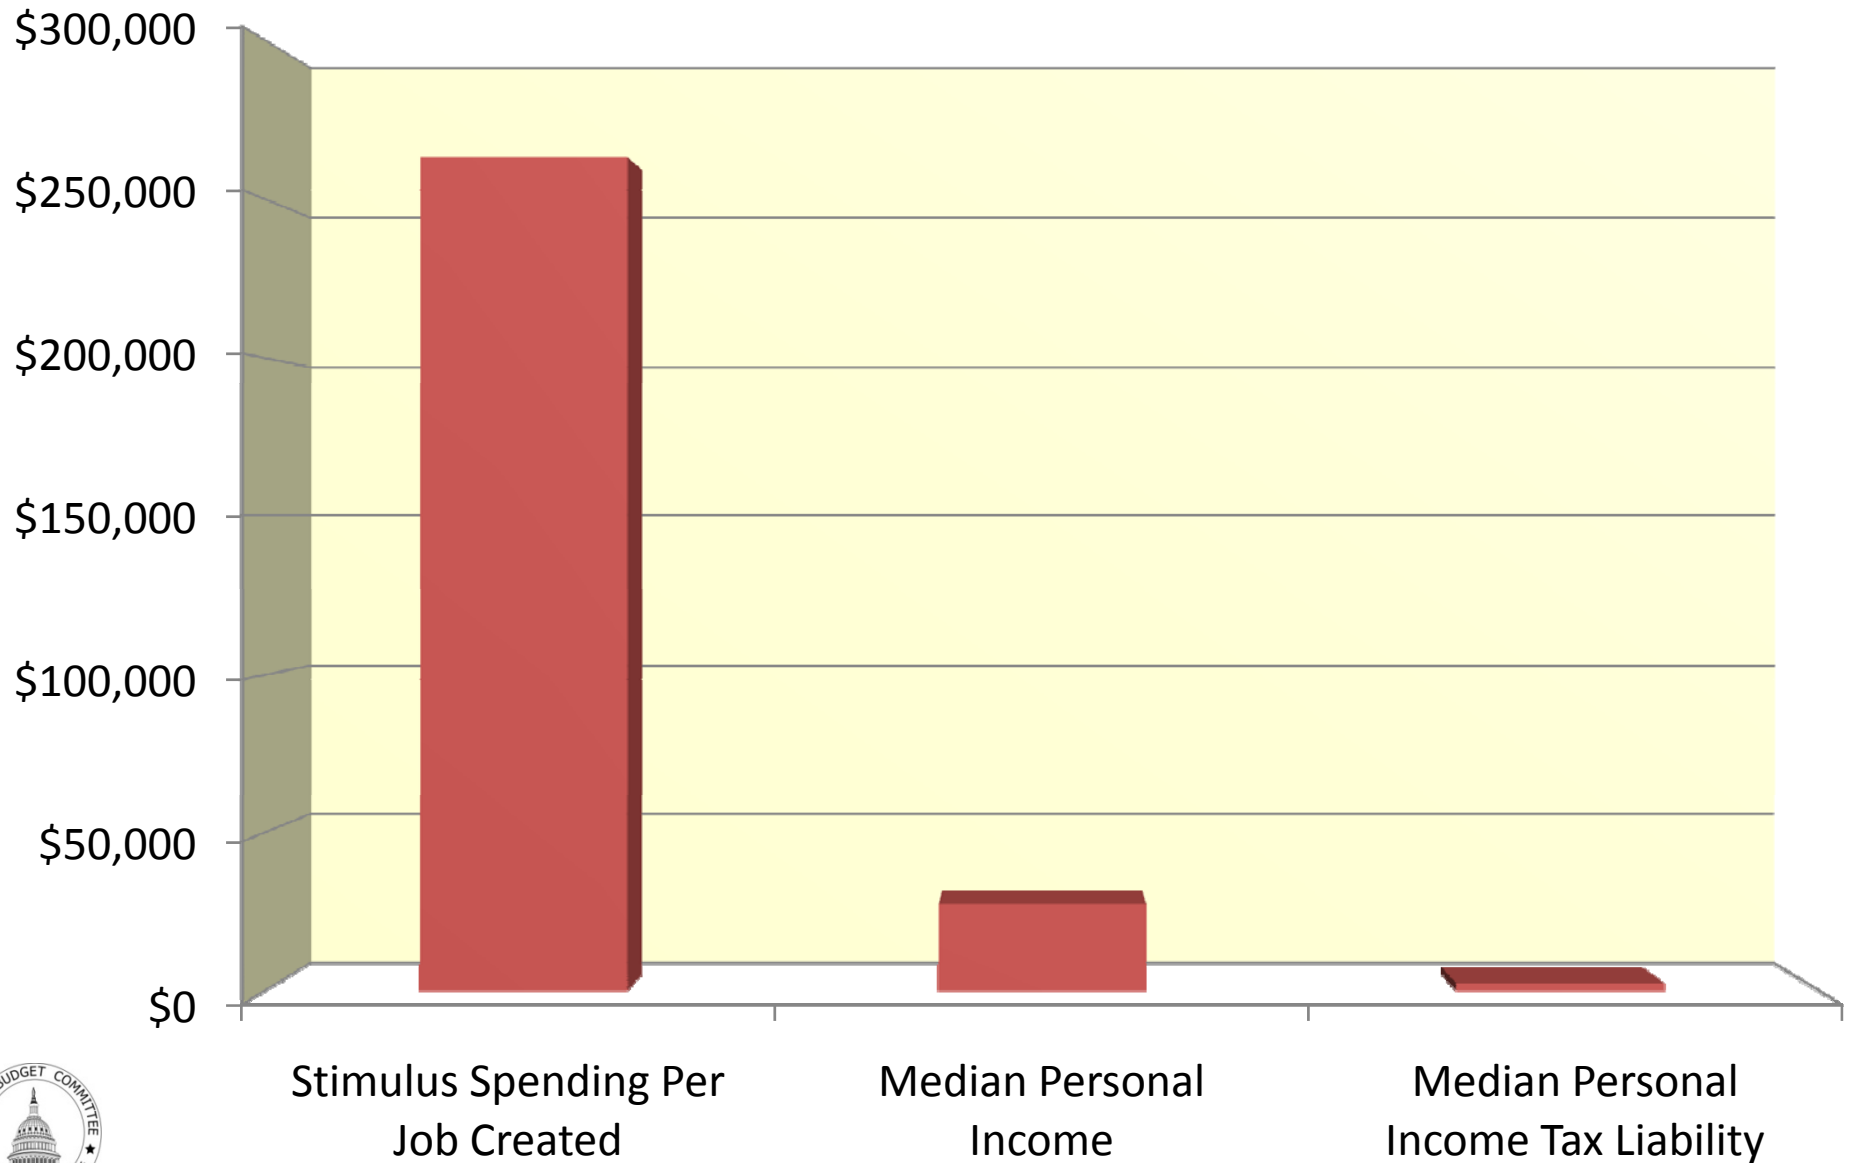

Cost of Stimulus Per Family

Is This Stimulus?

\$300 Million for “Green” Vehicles

\$50 Million for the NEA

\$5.5 Billion for Federal Buildings

Cost of 1 Stimulus Job = \$263,000

Impact of Last Year's Stimulus

(Personal Consumption Expenditures)